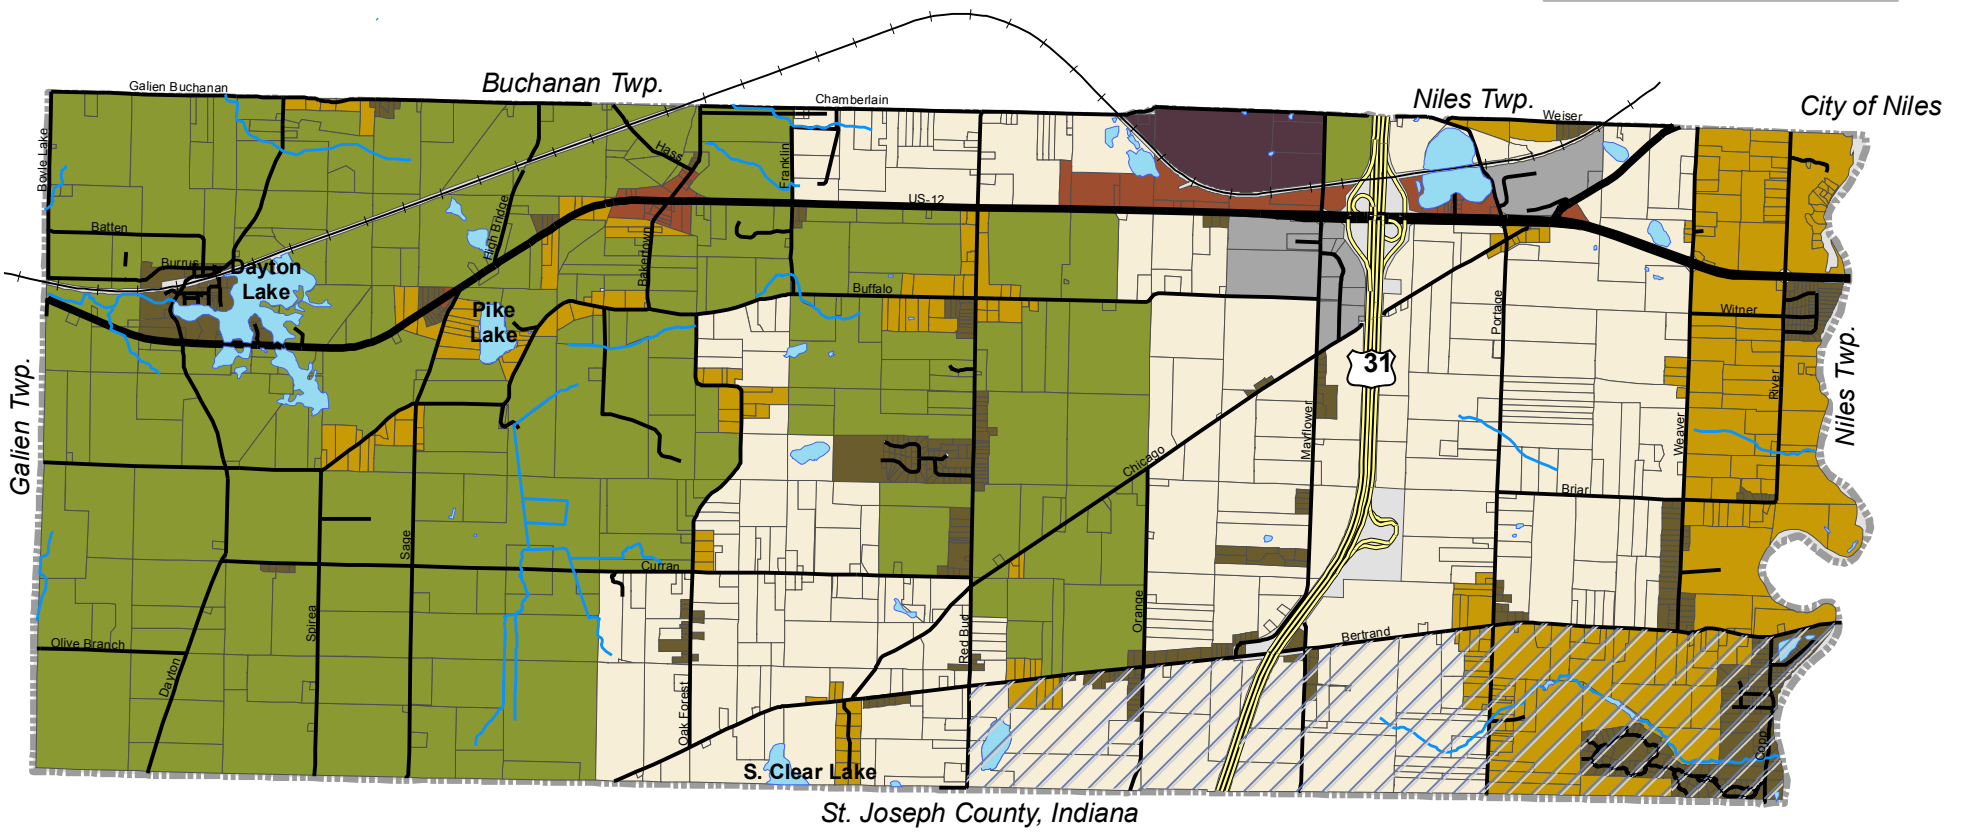

Zoning Map

Bertrand Township
Berrien County, MI

Zoning Designations

- | | | | | | |
|--|-------------------------|--|----------------------------------|--|------------------|
| | MD Overlay District | | R-1 - Low Density Residential | | C - Commercial |
| | AG - Agricultural | | R-2 - Medium Density Residential | | IND - Industrial |
| | R-R - Rural Residential | | PUD - Planned Unit Development | | L - Landfill |

ADOPTED: December 10, 2009

Data Sources:
Berrien County GIS
Michigan Center for Geographic Information